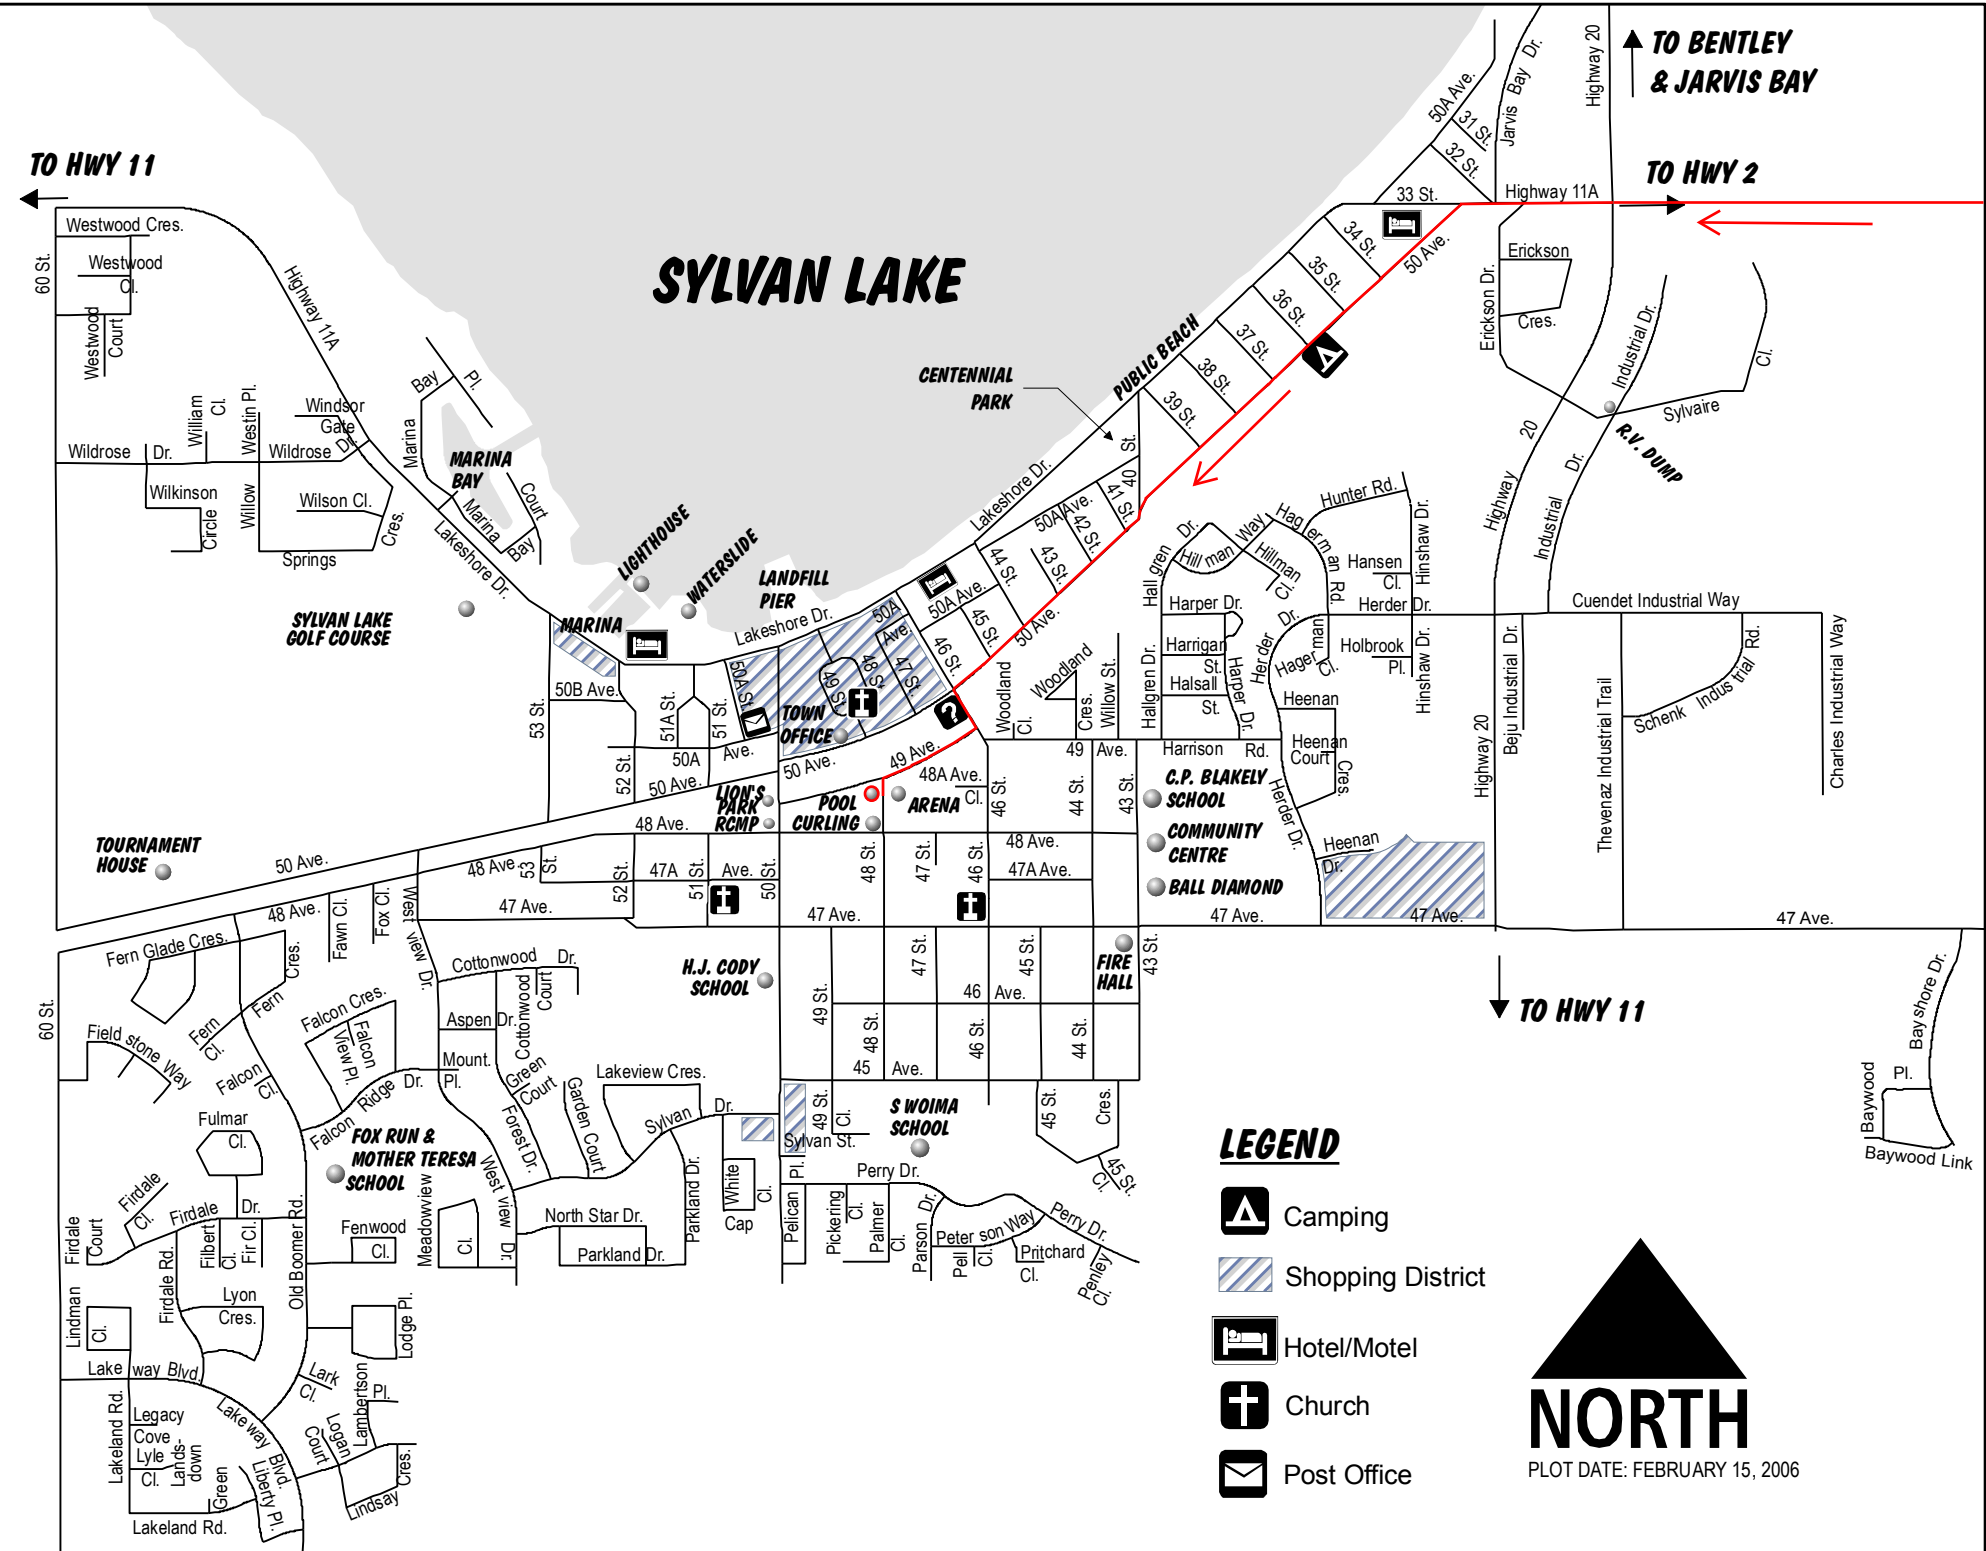

TO HWY 11

TO HWY 2

SYLVAN LAKE

LEGEND

-  Camping
-  Shopping District
-  Hotel/Motel
-  Church
-  Post Office

PLOT DATE: FEBRUARY 15, 2006

TO BENTLEY & JARVIS BAY

TO HWY 11