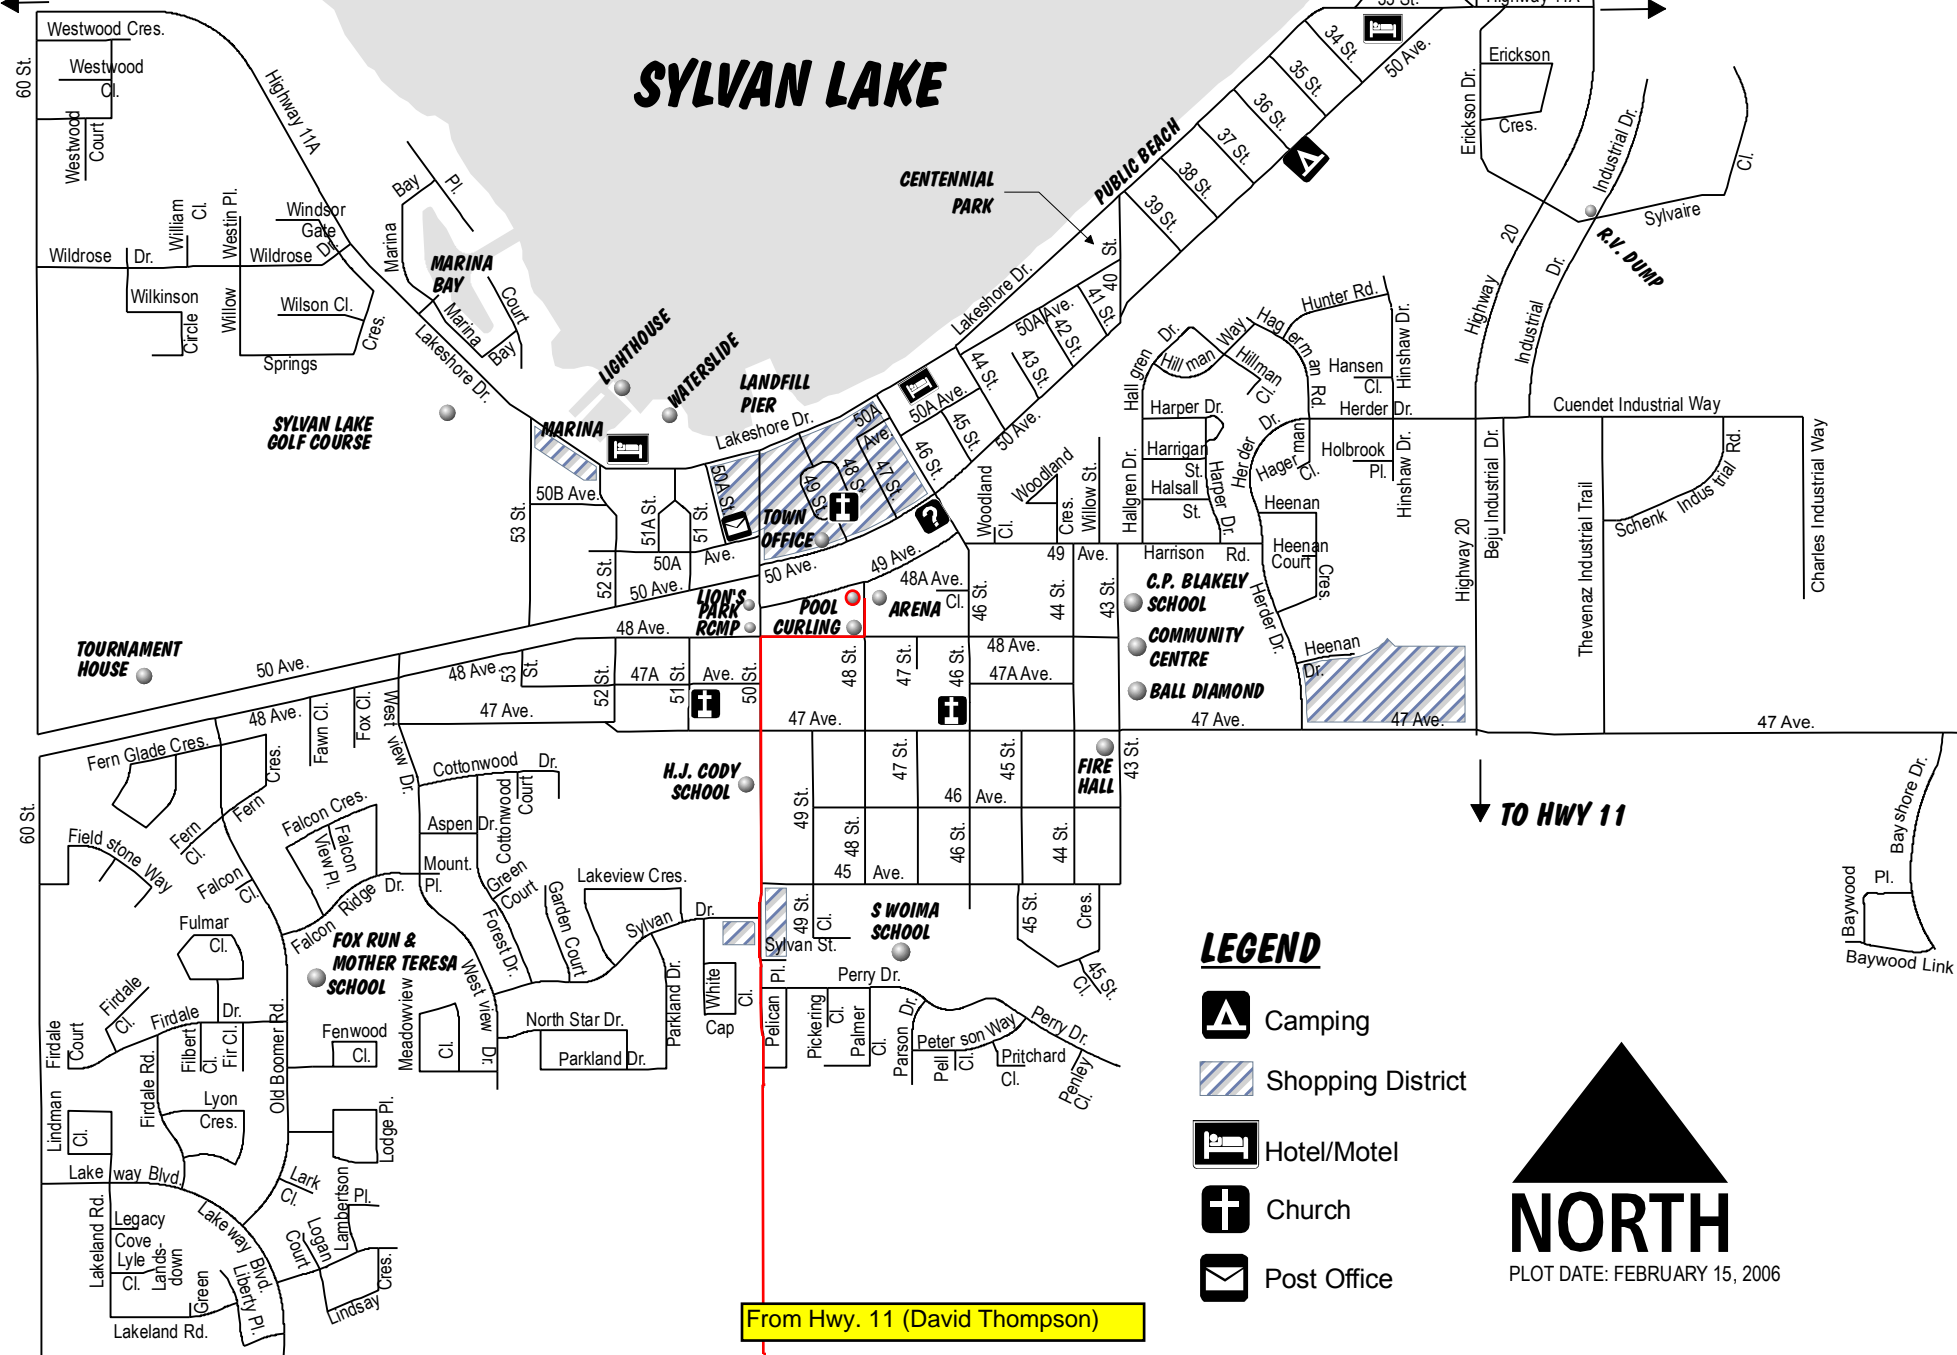

SYLVAN LAKE

TO HWY 11

TO HWY 2

TO BENTLEY & JARVIS BAY

LEGEND

-  Camping
-  Shopping District
-  Hotel/Motel
-  Church
-  Post Office

PLOT DATE: FEBRUARY 15, 2006

From Hwy. 11 (David Thompson)